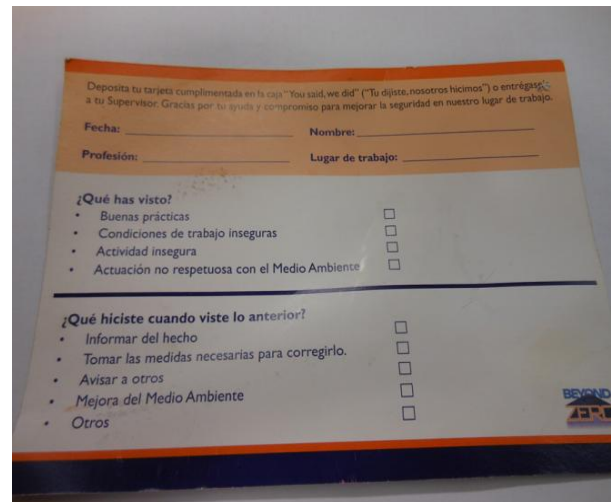

◀ GOOD PRACTICE INFORMATION ▶

Spanish Observation Cards

This Good Practice should be considered at all Contracts where English has not been identified the first language of certain worker groups.

Observation Cards in Spanish are in use across BFK project sites on C300/410 & C435 in recognition of the large number of workers whose first language is Spanish.

These cards have been introduced to increase the confidence of operatives filling out an observation card, as it is in their first language.

Consideration will be given to producing different language versions of the card where BFK has large contingents using other first languages (e.g. French / Hindu / German / Polish etc.).