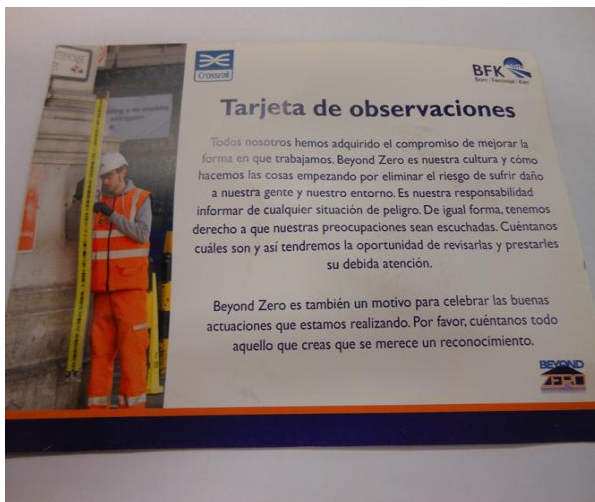

Spanish Observation Cards

This Good Practice should be considered at all Contracts where English has not been identified the first language of certain worker groups.

Observation Cards in Spanish are in use across BFK project sites on C300/410 & C435 in recognition of the large number of workers whose first language is Spanish.

These cards have been introduced to increase the confidence of operatives filling out an observation card, as it is in their first language.